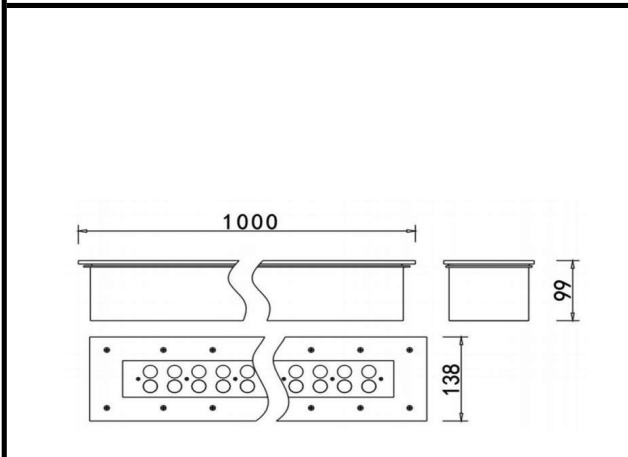

Sovitron Interior Pvt.Ltd.

Model Name	UNITY-M60/ DL-OHM-M60-60
Description	linear Inground light

Technical description	Image
-----------------------	-------

Dimension	L=1000mm W=138mm H=99mm
Frame	Aluminum
Color Tempertaure	4000K
Power	60W
Total Luminous Flux	5100 lm
Efficacy	85 lm/W
IP rating	67
Color Rendering	≥80
Mounting	Buried
Beam angle	10°/30°/45°/60°/10°×60°/25°×45°
Optics	Tempered glass
Dimming	NON-Dimmable
Operating Voltage	DC24V
Standard Lifetime	L70 minimum at 50,000 burning hours

Dimension diagram

Remarks:-

Address: Plot #7 Saroorpur-Nangla Industrial Area,Ballabgarh-Sohna Road,Faridabad-121005
Email: info@sovitron.com